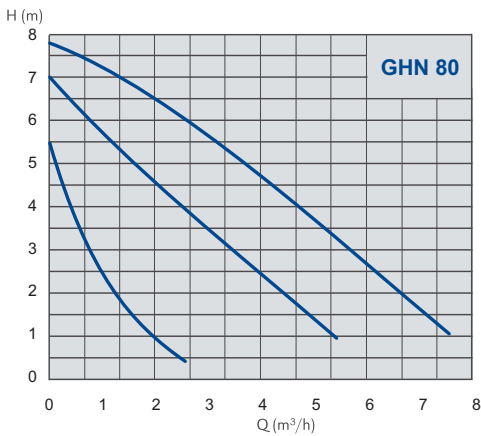

TEHNICAL FEATURES		GHN - 80
Connections	DN (")	25, 32
Connection type		Screw Type
Flow max	Q (m <sup>3</sup> /h)	8
Pressure max	H (m)	8
Pressure rated	PN (bar)	10
Power max	P (W)	210
Electrical voltage	V	1 x 230 AC
Degree of protection	IP	44
Regulation		Yes
Media temperature	T(°C)	+5 do +110
Insulating class		F
Casing type		GG / Cast iron