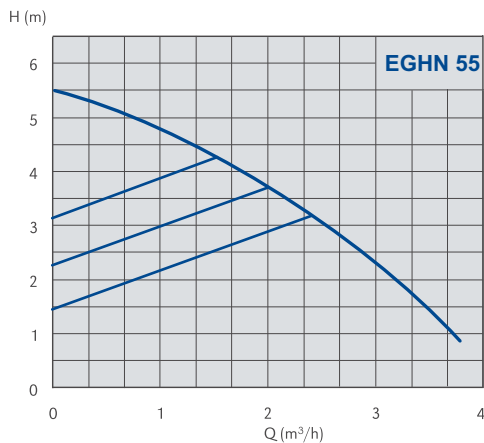

TEHNIICAL FEATURES		EGHN - 55
Connections	DN (")	20, 25, 32
Connection type		Screw Type
Flow max	Q (m ³ /h)	4
Pressure max	H (m)	6
Pressure rated	PN (bar)	10
Power max	P (W)	90
Electrical voltage	V	1 x 230 AC
Degree of protection	IP	44
Regulation		Yes
Media temperature	T(°C)	+5 do +90
Insulating class		F
Casing type		GG / Cast iron